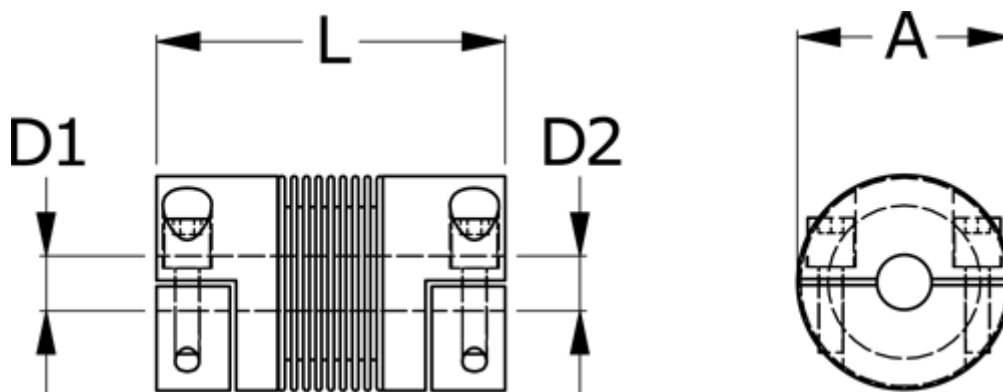

# Data Sheet

Article number: 33304H00300691520

Description: Bellow coupling type 4H size30  
Length 69 mm, bore 15/20 mm

## Measures

A	= 56
D1	= 15
D2	= 20
L	= 69
Nom. torque NM (Tkn)	= 30